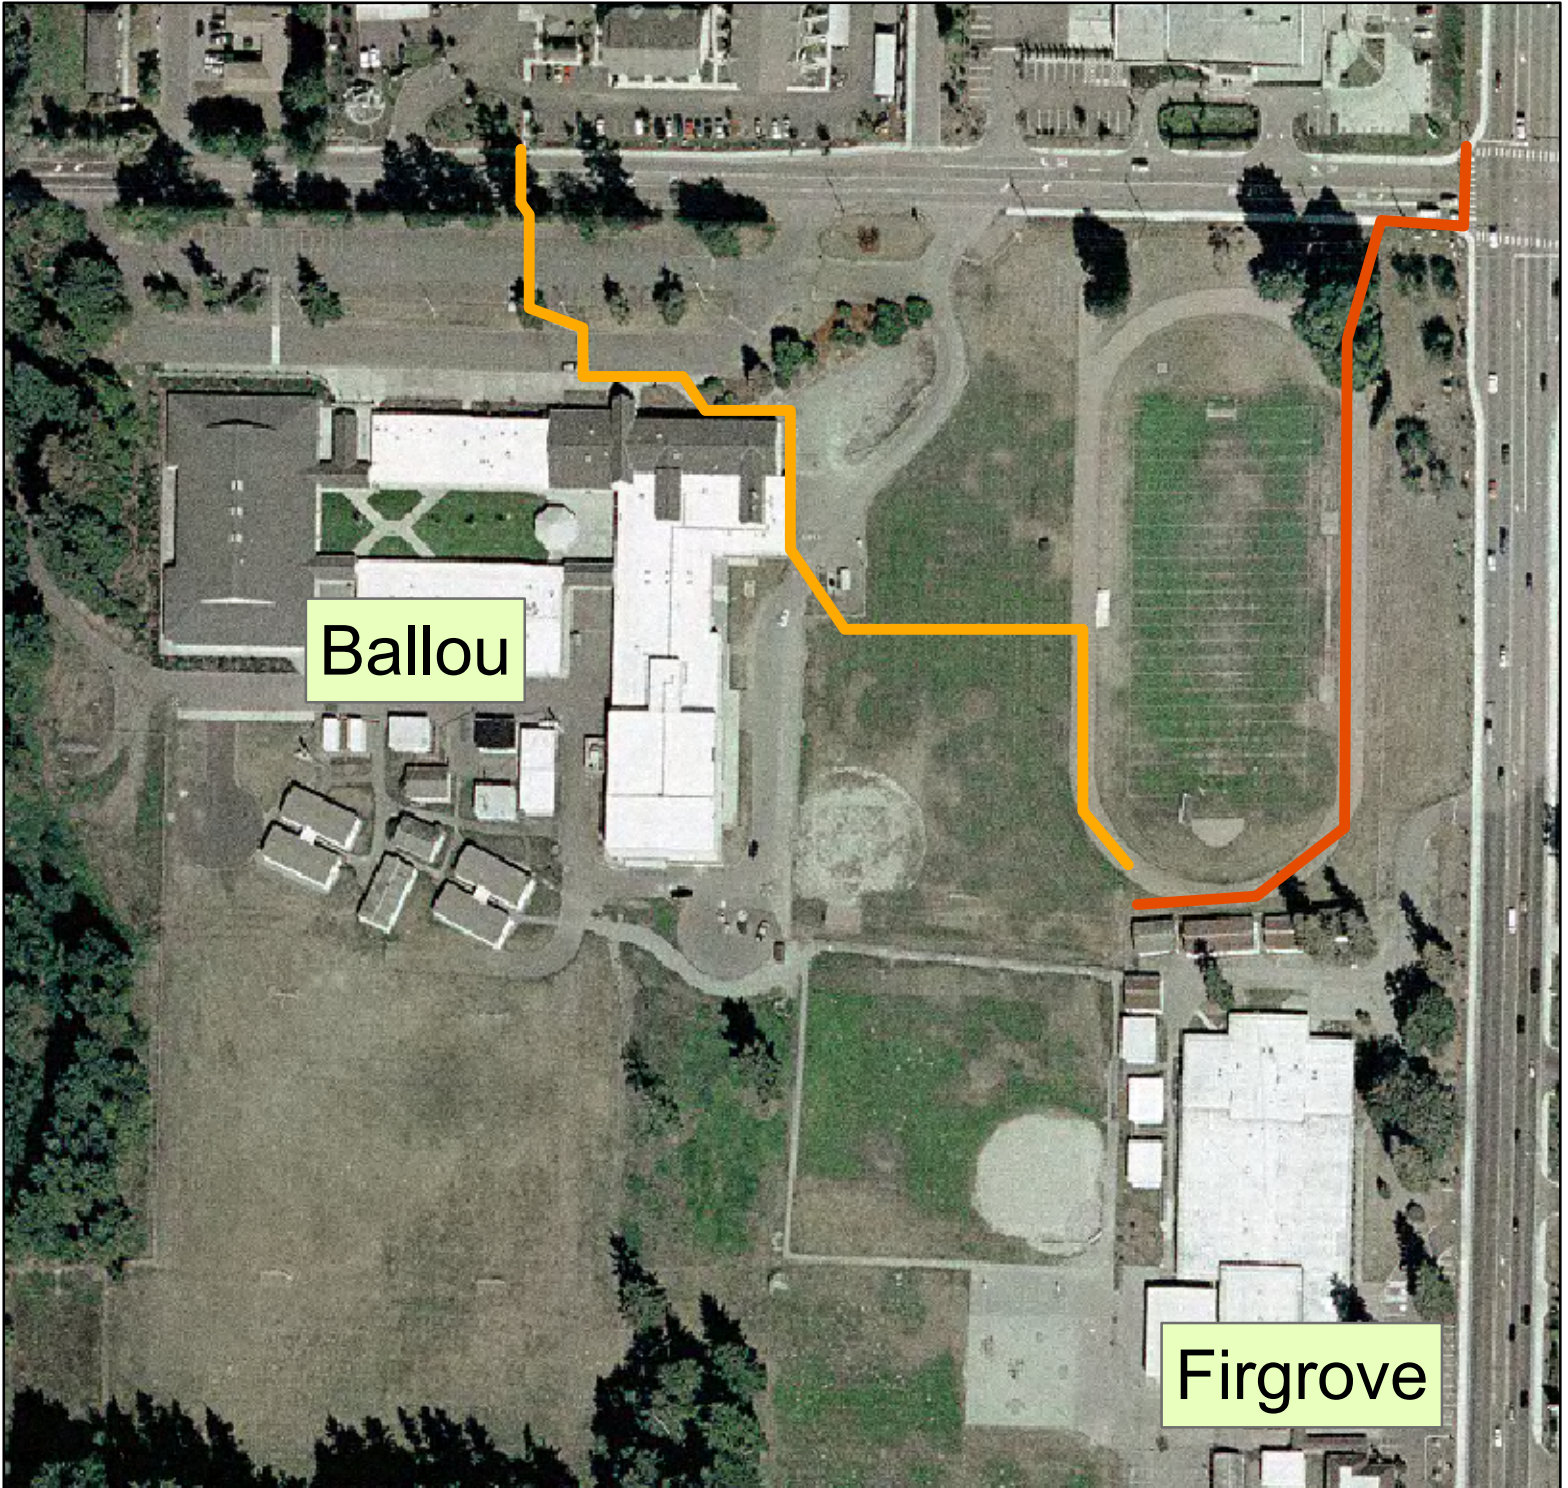

Firgrove Elementary Walking Routes 2010-2011

0 250 500 750 1,000 Feet