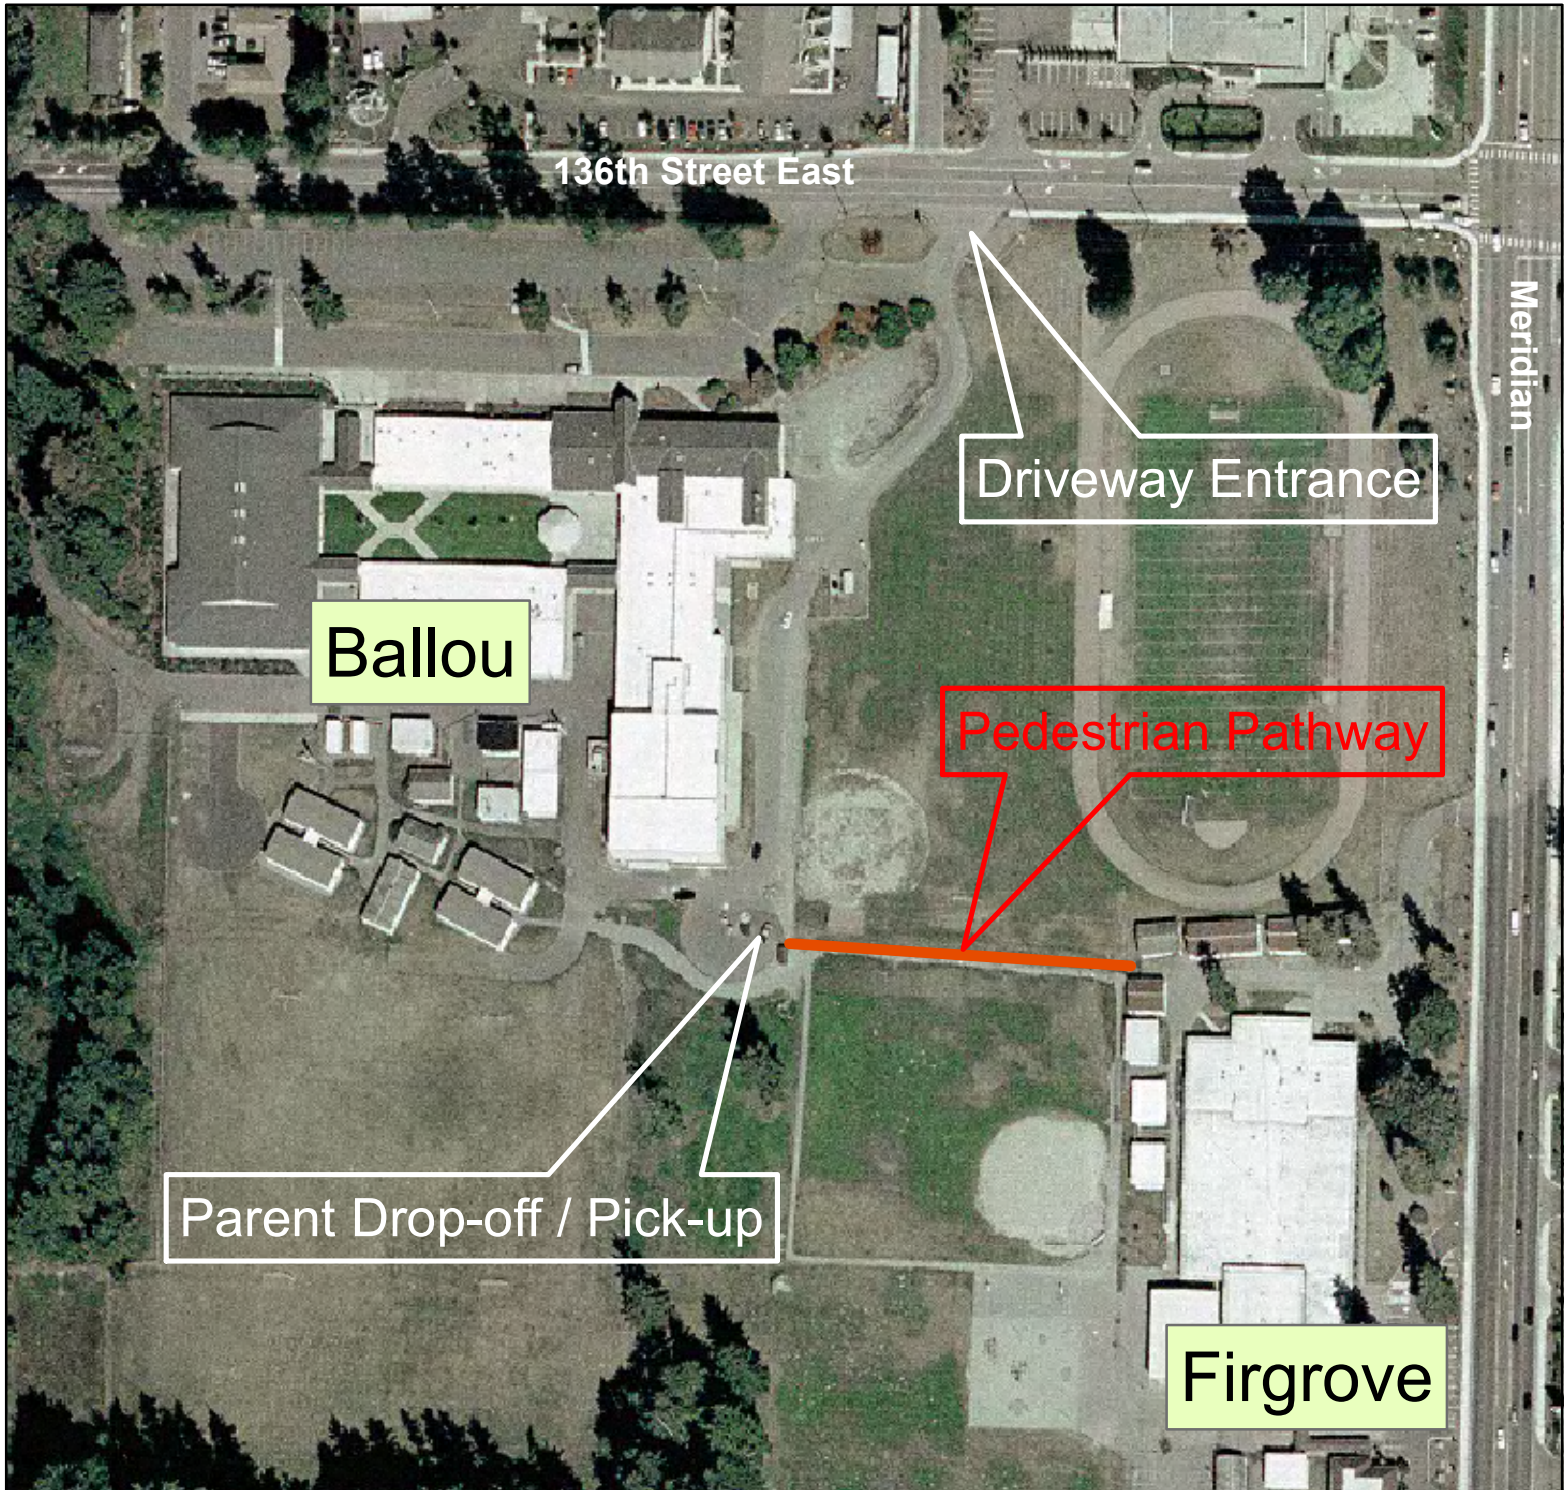

Firgrove Elementary Parent Drop-off / Pick-up Access Loop from 136th St E

0 250 500 750 1,000 Feet